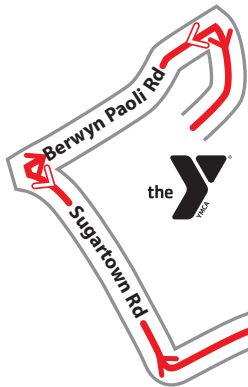

UMLY TRIATHLON

BIKE ROUTE

BIKE

- ◁ Left out of UMLY exit driveway onto Berwyn Paoli Rd
- ◁ Left onto Sugartown Rd
- Continue on Sugartown Rd past Newtown Rd*
- ▷ Right onto Church Rd*
- ▷ Right onto Beaumont Rd*
- ◁ Left onto Newtown Rd*
- ◁ Left onto S. Waterloo Rd
- ◁ Left onto Berkley Rd
- ▷ Right onto Arlington Rd
- ◁ Left onto S. Lakeside Ave
- ◁ Left onto Woodside Ave
- ◁ Left onto Midland Ave
- ◁ Left onto Waterloo Ave
- ▷ Right onto Sugartown Rd
- ▷ Right onto Sugartown Rd
- ▷ Right onto Berwyn Paoli Rd
- ▷ Right into UMLY entrance driveway