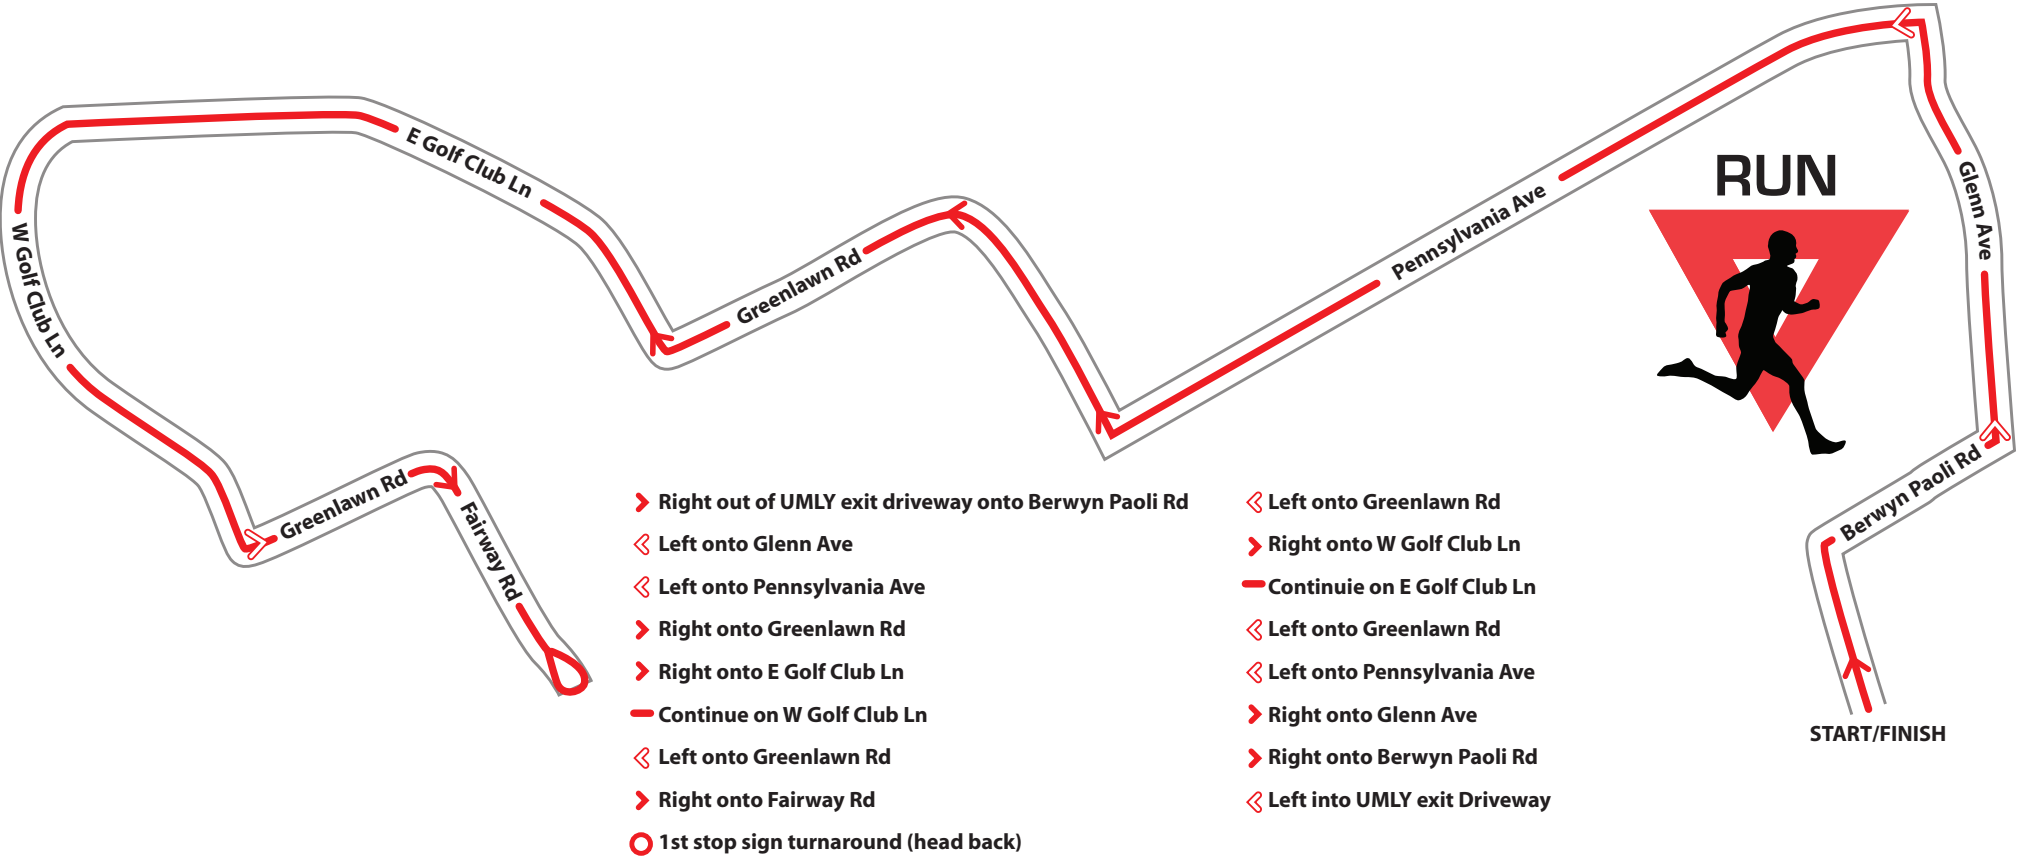

# UMLY Triathlon

## Run Route

- Right out of UMLY exit driveway onto Berwyn Paoli Rd
- ◁ Left onto Glenn Ave
- ◁ Left onto Pennsylvania Ave
- Right onto Greenlawn Rd
- Right onto E Golf Club Ln
- Continue on W Golf Club Ln
- ◁ Left onto Greenlawn Rd
- Right onto Fairway Rd
- 1st stop sign turnaround (head back)
- ◁ Left onto Greenlawn Rd
- Right onto W Golf Club Ln
- Continue on E Golf Club Ln
- ◁ Left onto Greenlawn Rd
- ◁ Left onto Pennsylvania Ave
- Right onto Glenn Ave
- Right onto Berwyn Paoli Rd
- ◁ Left into UMLY exit Driveway